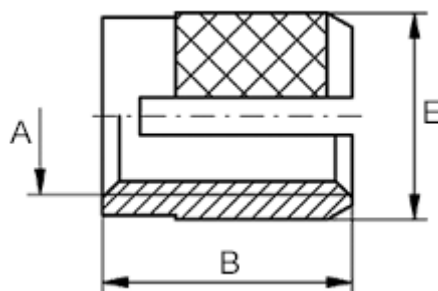

# Data Sheet

Article number: 12841000060800

Description: KLEE-coil 841 000 060.800  
M6 Brass

## Measures

---

Female thread A	= M6
Length B	= 13.0
Min distance to edge	= 6.0
Outer diameter E	= 8.00
Recommended bore diameter	= 7.9 to 8